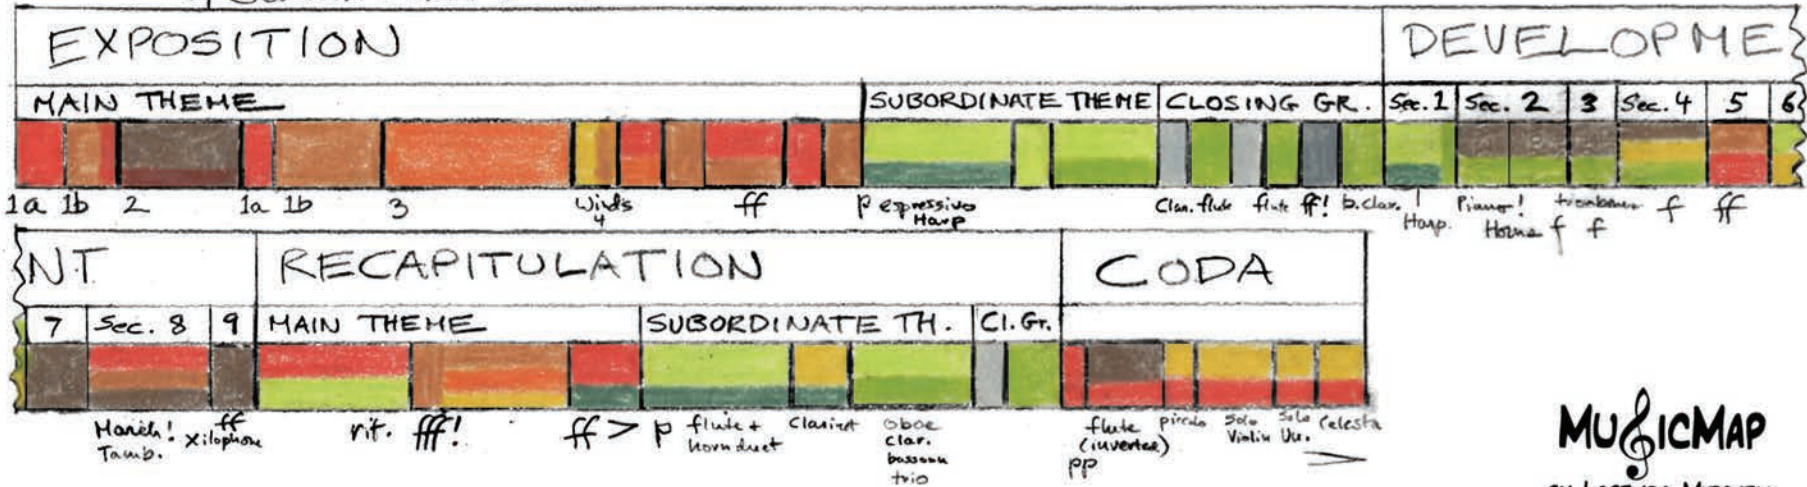

Moderato 4/4 SONATA FORM D minor

MUSICMAP
 BY LORENZO MITCHELL
 (207) 374-5391 • mitchellmusicmap.com

SCHERZO + Trio, Allegretto 3/4 D minor

SHOSTAKOVICH:
 SYMPHONY # 5, Op. 47

Largo 4/4 SONATA FORM F# minor

Allegro Ma troppo 4/4 D minor