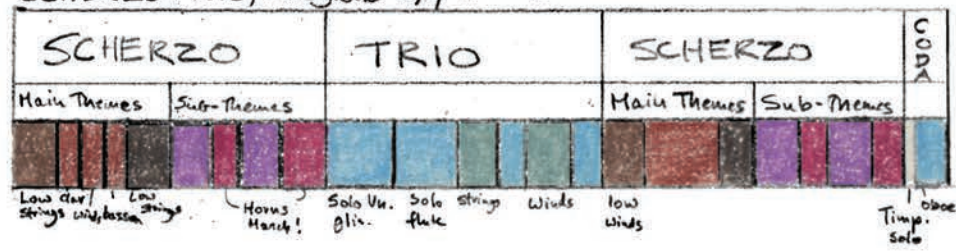

Moderato 4/4 SONATA FORM D minor

MUSICMAP
 BY LORENZO MITCHELL
 (207) 374-5391 • mitchellmusicmap.com

SCHERZO + Trio, Allegretto 3/4 D minor

SHOSTAKOVICH:
 SYMPHONY # 5, Op. 47

Largo 4/4 SONATA FORM F# minor

Allegro Ma troppo 4/4 D minor