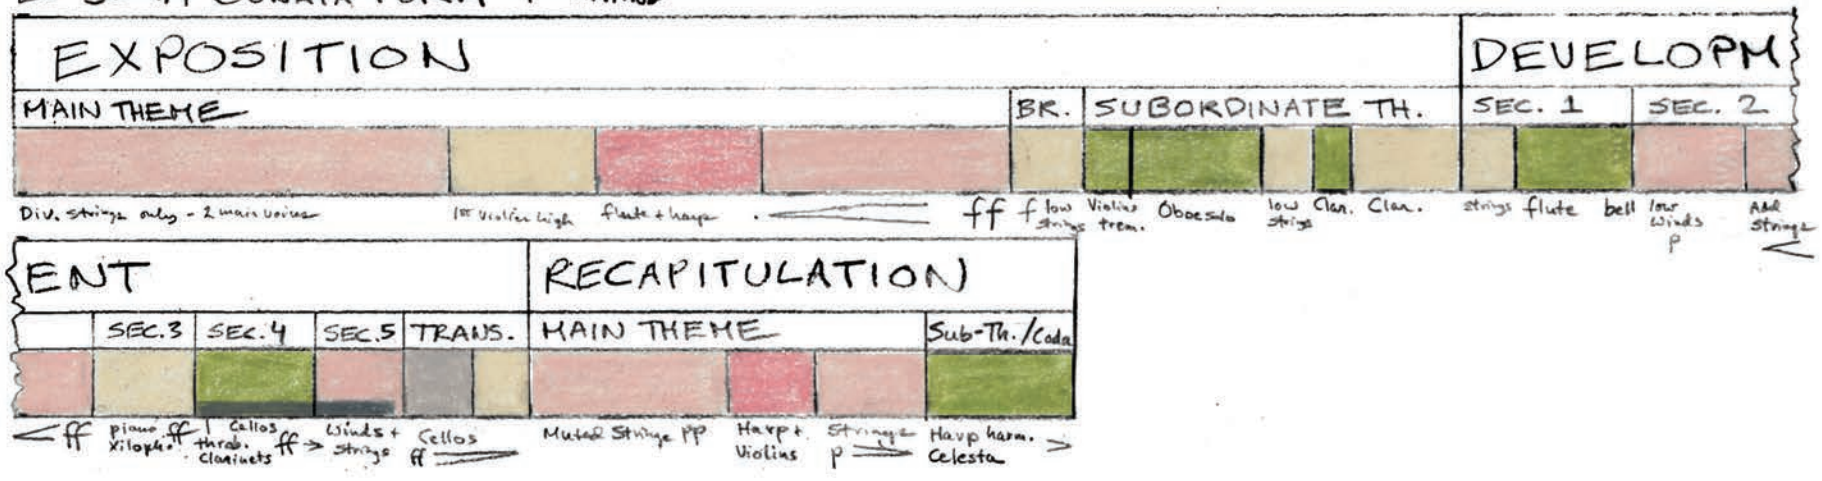

Moderato 4/4 SONATA FORM D minor

MUSICMAP
 BY LORENZO MITCHELL
 (207) 374-5391 • mitchellmusicmap.com

SCHERZO + Trio, Allegretto 3/4 D minor

SHOSTAKOVICH:
 SYMPHONY # 5, Op. 47

Largo 4/4 SONATA FORM F# minor